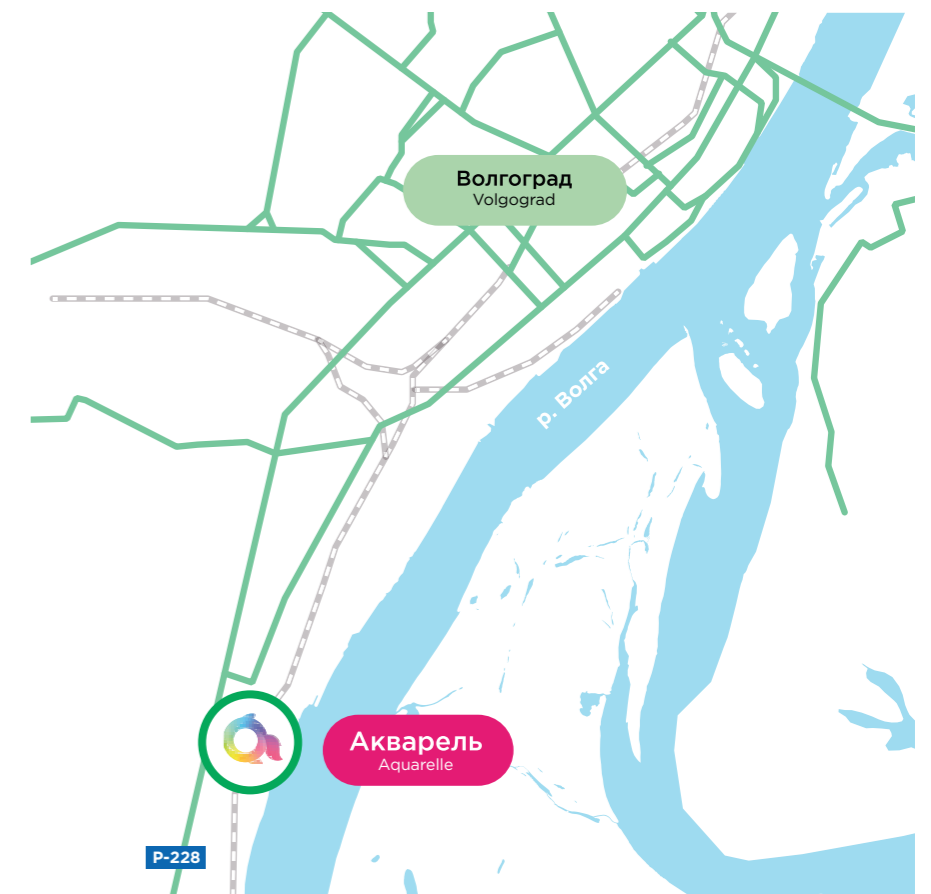

ЯКОРЯ ANCHORS

18 400 м²
АШАН | Auchan

14 228 м²
Леруа Мерлен | Leroy Merlin

2 530 м²
Парк развлечений | Entertainment park

5 480 м²
Кинотеатр | Cinema