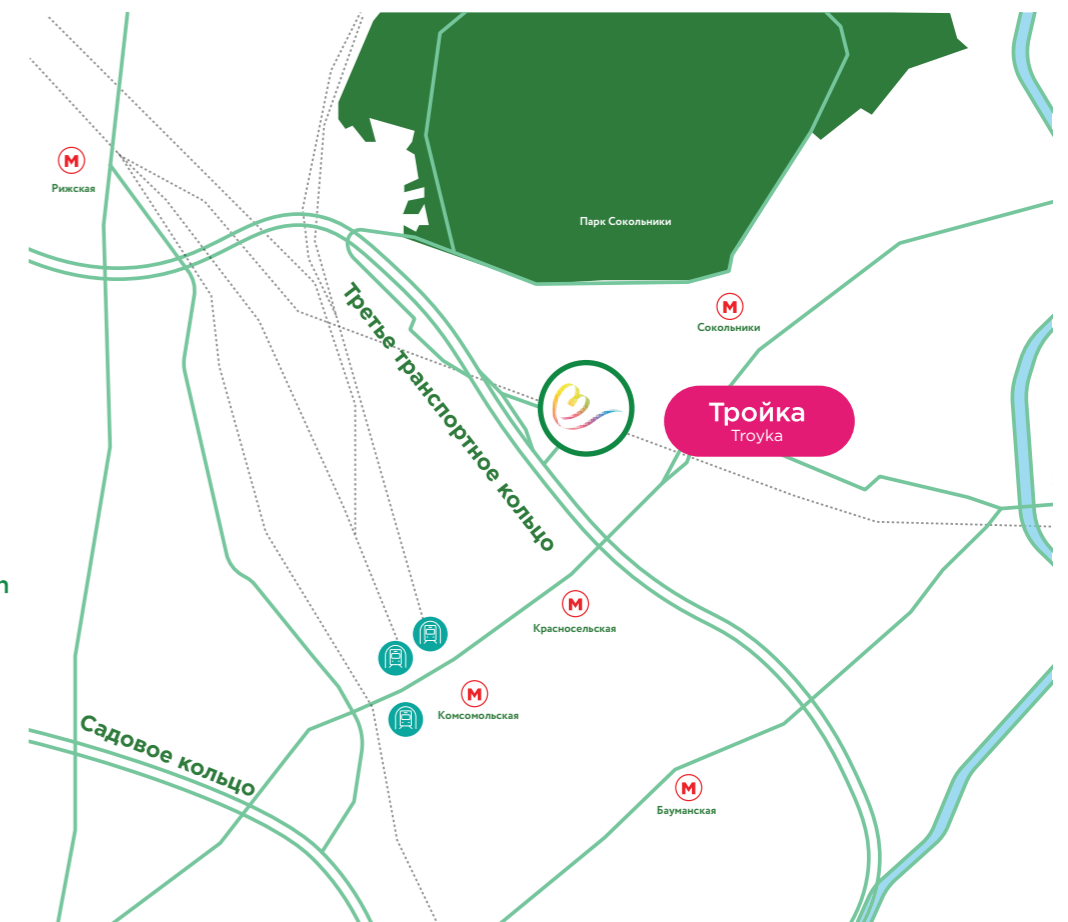

Troyka Shopping center is situated on Third Ring Road, one of the main thoroughfares, close to city center in Krasnoselsky district. The shopping center includes 4 anchors: 2-level Auchan and Familia on the 1st floor, Leroy Merlin & M.video on the 3d floor.

nhood

ТЦ «Тройка» Москва
 Troyka Moscow SC

ЯКОРЯ ANCHORS

25 400 м²
 АШАН | Auchan

11 300 м²
 Леруа Мерлен | Leroy Merlin

1 795 м²
 М.видео | M.video

1 160 м²
 Familia

ТЦ «ТРОЙКА» МОСКВА